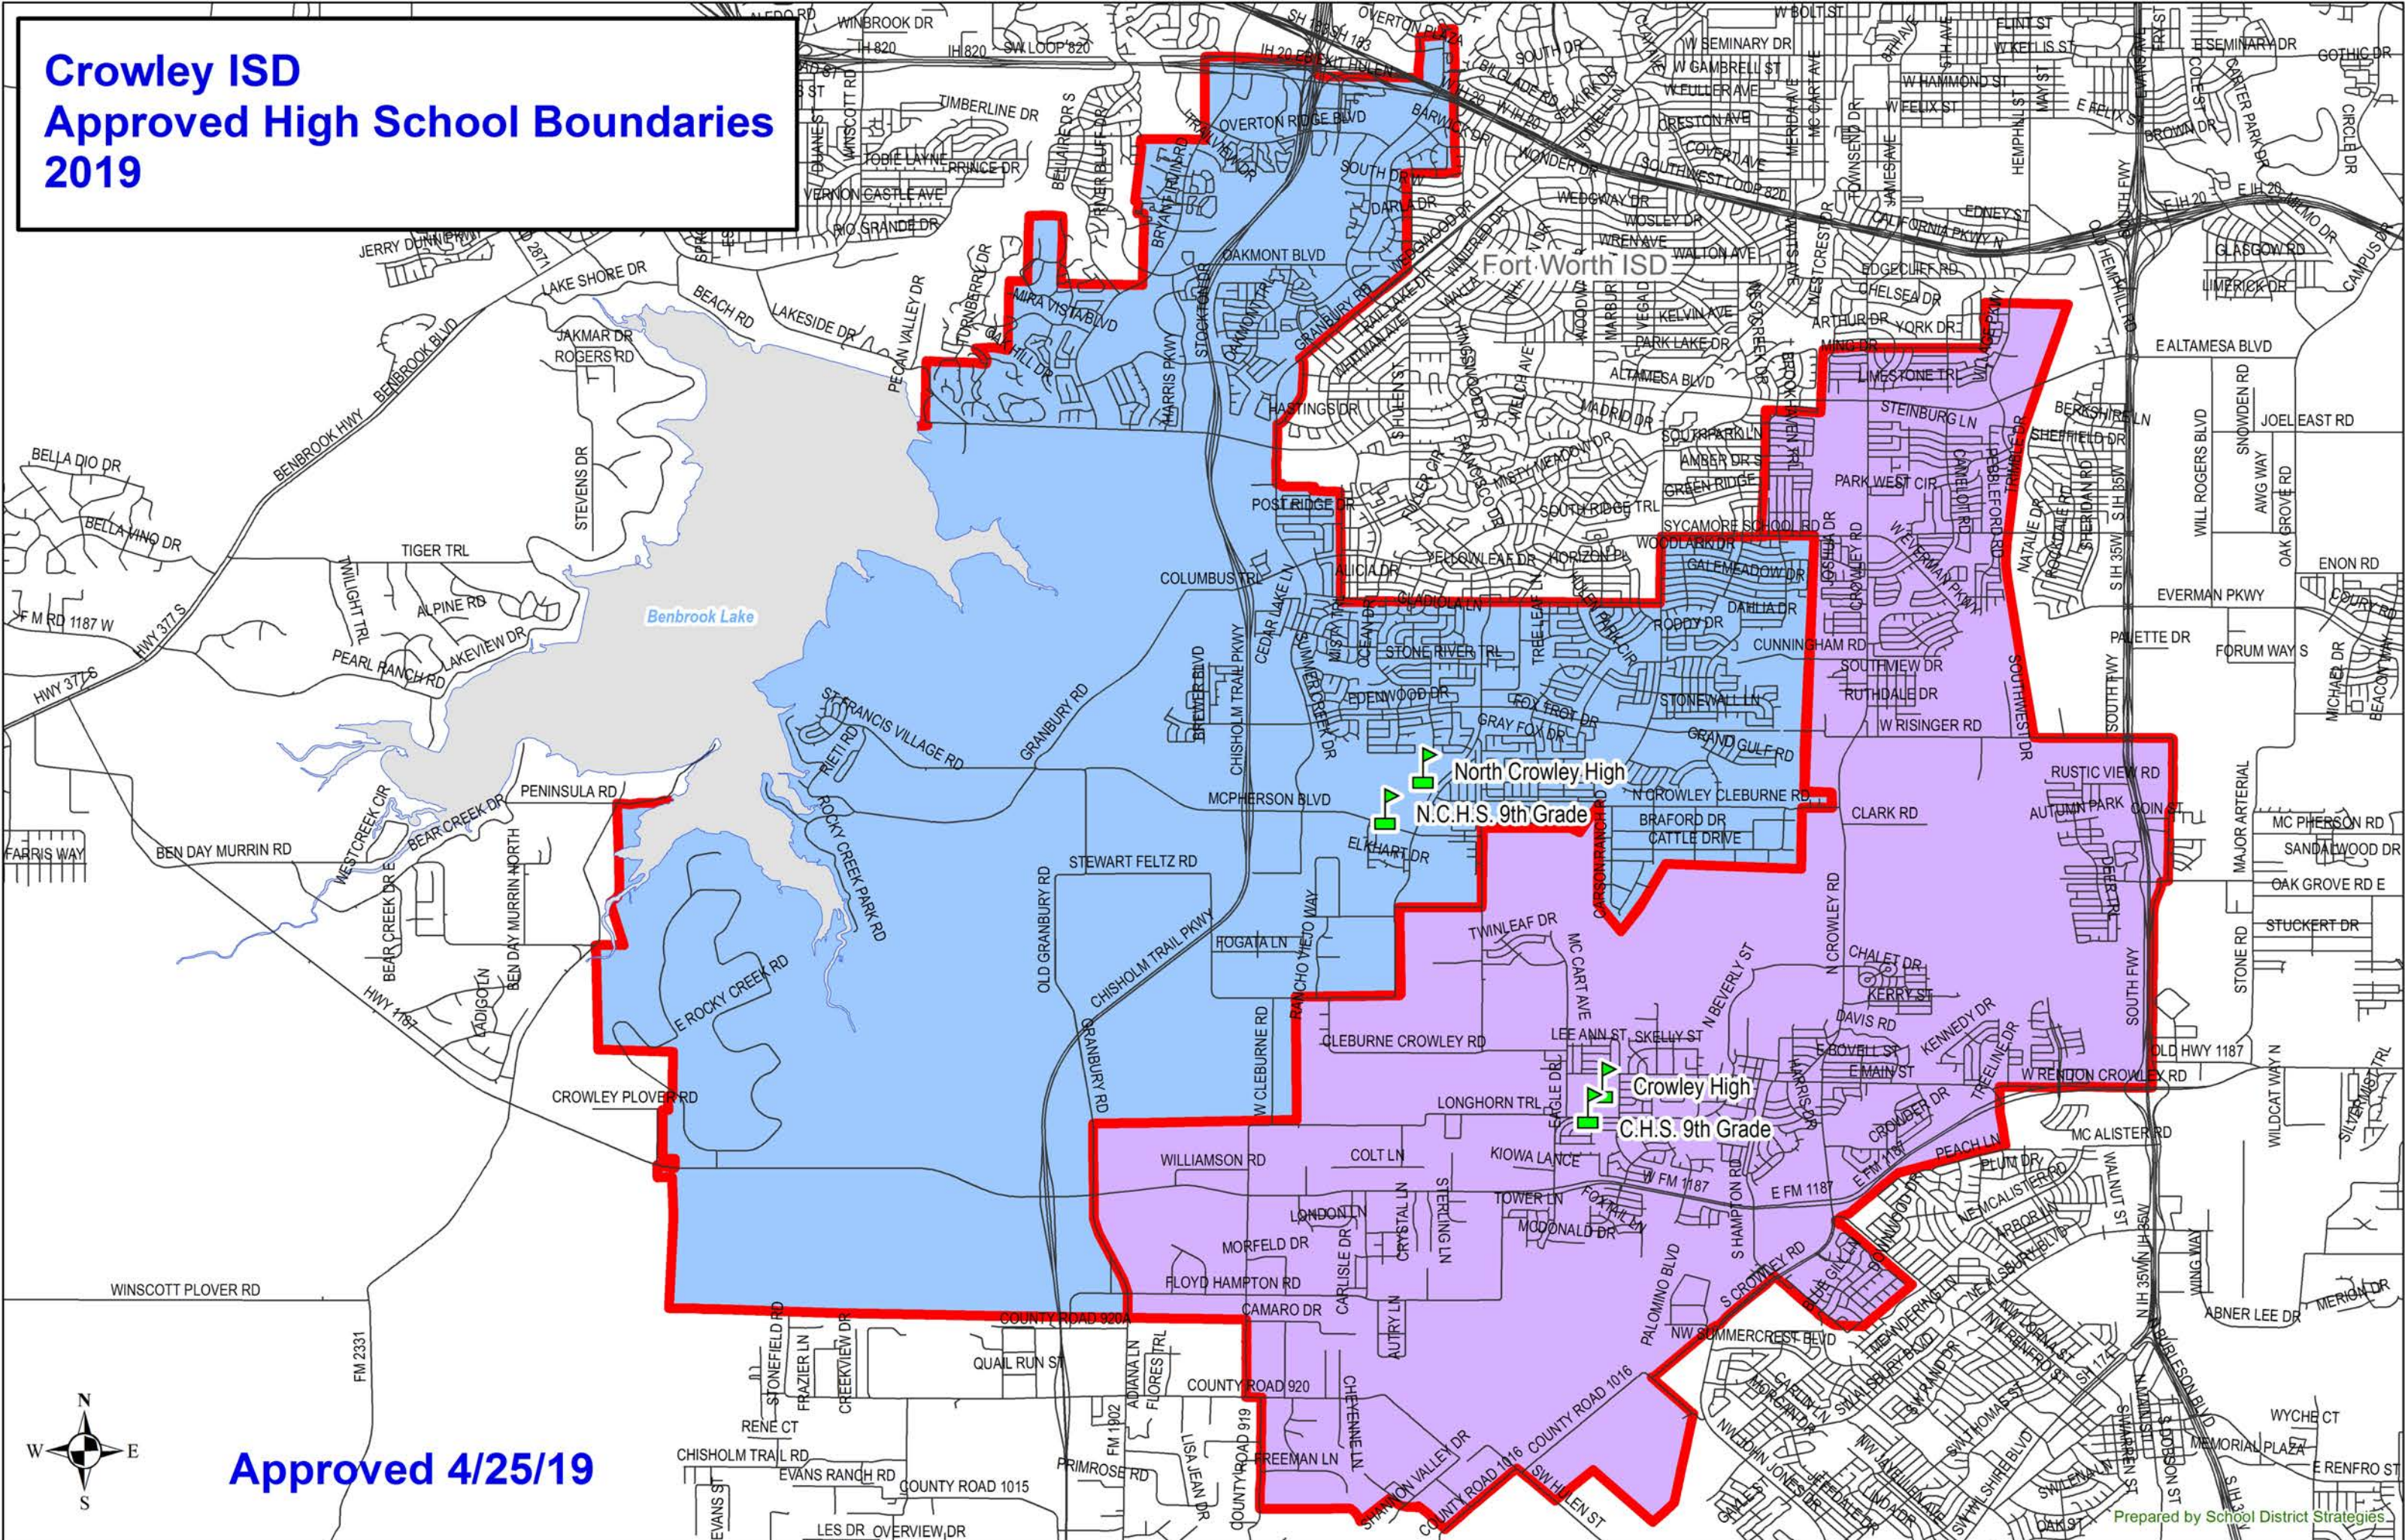

# Crowley ISD Approved High School Boundaries 2019

Approved 4/25/19